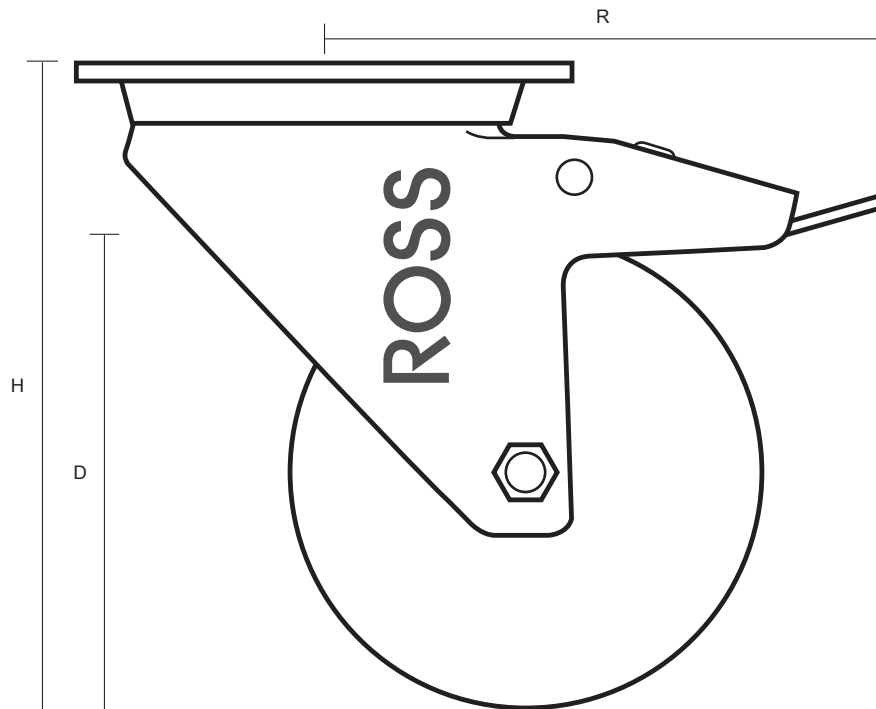

SS-125-GVR/SWB (125mm Swivel Braked Top Plate Castor Grey Rubber Tyred Wheel)

Castor Dimensions - Key		
D	Wheel Diameter	125mm
L	Plate Dimension Length (mm)	105mm
L1	Plate Dimension Width (mm)	85mm
C	Plate Hole Centers length (mm)	80mm
C1	Plate Hole Centers width (mm)	60mm
D1	Plate Hole Diameter (mm)	8mm
H	Total Castor Height (mm)	155mm
W	Tread Width (mm)	23mm
R	Swivel Radius (mm)	135mm