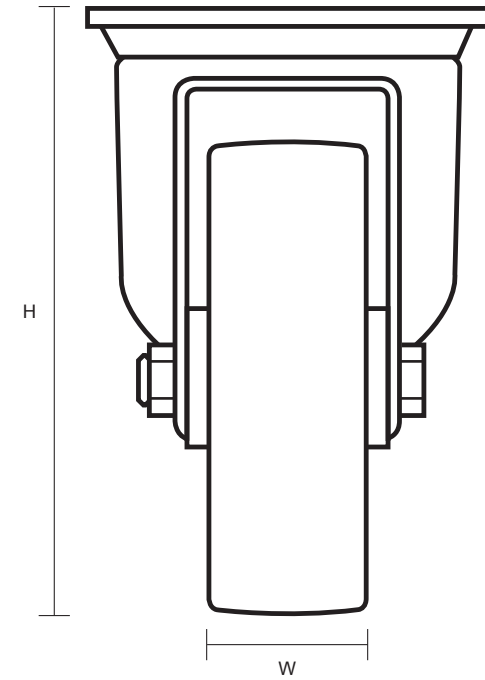

SS-125-GVR/SWB (125mm Swivel Braked Top Plate Castor Grey Rubber Tyred Wheel)

Castor Dimensions - Key		
D	Wheel Diameter	125mm
L	Plate Dimension Length (mm)	105mm
L1	Plate Dimension Width (mm)	85mm
C	Plate Hole Centers length (mm)	80mm
C1	Plate Hole Centers width (mm)	60mm
D1	Plate Hole Diameter (mm)	8mm
H	Total Castor Height (mm)	155mm
W	Tread Width (mm)	23mm
R	Swivel Radius (mm)	135mm