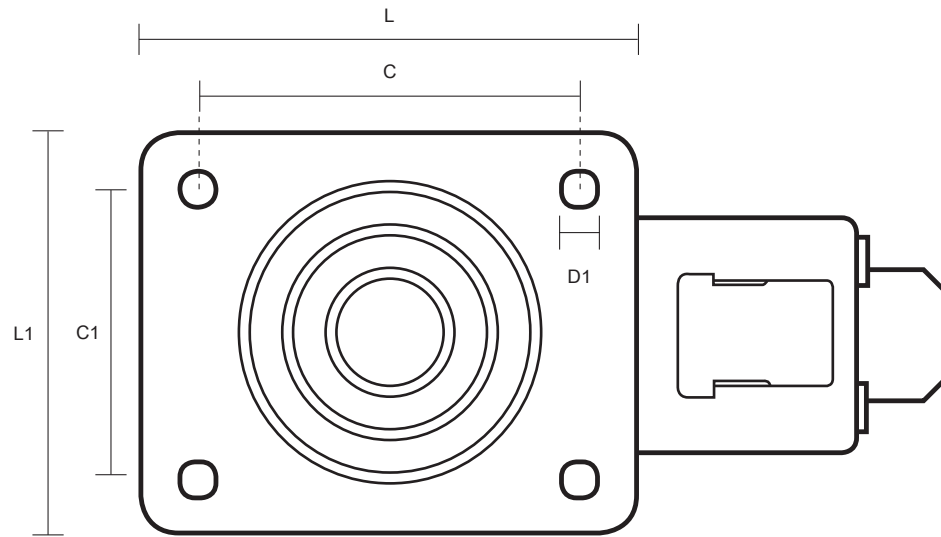

SS-125-GVR/SWB (125mm Swivel Braked Top Plate Castor Grey Rubber Tyred Wheel)

Castor Dimensions - Key		
D	Wheel Diameter	125mm
L	Plate Dimension Length (mm)	105mm
L1	Plate Dimension Width (mm)	85mm
C	Plate Hole Centers length (mm)	80mm
C1	Plate Hole Centers width (mm)	60mm
D1	Plate Hole Diameter (mm)	8mm
H	Total Castor Height (mm)	155mm
W	Tread Width (mm)	23mm
R	Swivel Radius (mm)	135mm